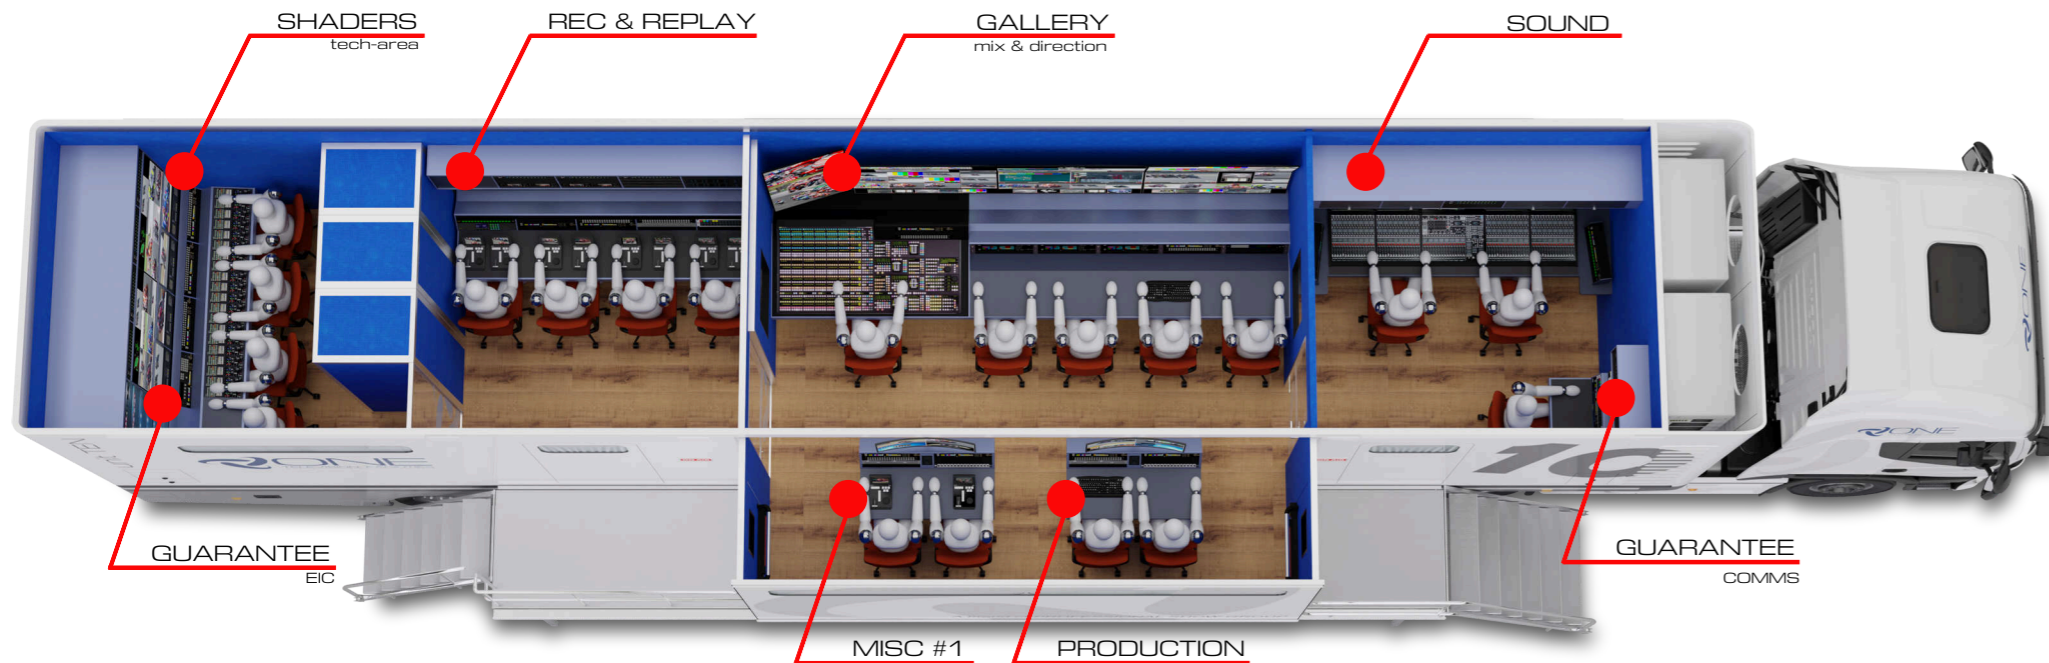

unitTEN

56 square meters • 20 operating positions

ORCHESTRATION:

- ▶ EVERTZ MAGNUM fully redundant integrated management controller

CAMERAS*:

- ▶ 20 SONY HCD-4300 4K/HDR
- ▶ MULTI PHASES - SSM 2/3/4/6/8x

SWITCHER & ROUTING:

- ▶ UHD PRODUCTION SWITCHER GV K-FRAME 4 m/e - 128i/p - 64 o/p
- Consoles: Karrera 3 m/e - Korona 2 m/e 30PB
- ▶ HD ROUTER EVERTZ EQX 192/192 + 128 MVW o/p
- ▶ MADI ROUTING: 16x16MADI (1024)

SOUND & COMMUNICATIONS:

- ▶ AUDIO DSP: STAGETEC NEXUS STAR
- Console: CRESCENDO PLATINUM 48fdr
- ▶ BASE DEVICES: 4 STAGETEC MPX139
- ▶ 4 STAGEBOX i/o: 128 AES3 i/o - 288 ANALOG LINE i/o - 96 MIC - 16 MADI
- ▶ ROUTER RTS ADAM 288 x 288 OMNEO - R-VON - MADI - DANTE
- ▶ 40 DIGITAL PANELS - *16 ROAMEO wireless beltacks - *12 Access points

* on demand subject to availability

POWER - full redundant unbreakable system

- ▶ 2 x 125A TRIPHASE
- ▶ 4 x 18 KVA ISOTRAFO
- ▶ 4 x 12 KVA UPS (>30mins autonomy)

PHISICALS (operating):

- ▶ OB TRAILER 17.0L x 6.5D x 4.0H mt
- ▶ TENDER TRUCK 14.0L x 5.0D x 4.0H mt
- Powering 240V LNG - 16A